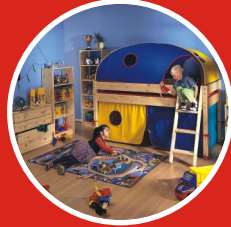

For inquiries call
749-0004 or 237-4327
From tots to teens and inbetween

66° North
191A Water Street
St. John's, NL

Thuka Furniture
Quality Beds and Furniture for Kids and Teenagers

MAXI
Building System

**Theater
Tentkit**

MAXI Midsleeper Tent

Igloo Tent for MAXI Midsleeper

**MAXI Bunkbed
(Slant Ladder)**

MAXI Bunkbed (Straight Ladder)

**DANISH
DESIGN
KIDS TUFF**

Midsleeper / Bookcase / Chest / Desk

**QUALITY
UNIQUE
FURNITURE**